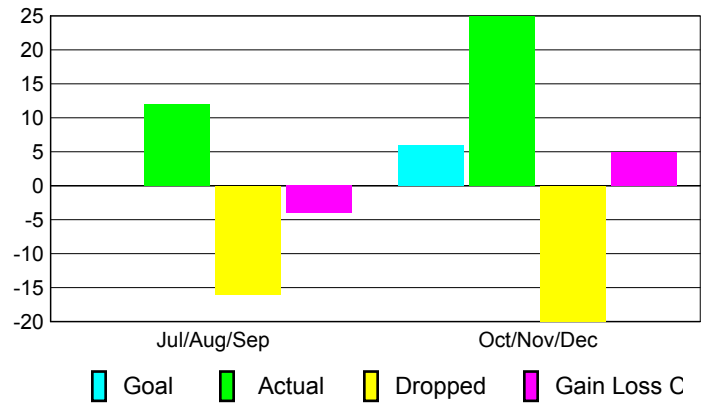

Membership Results 2010-2011

Goal, New, Dropped, Gain/Loss