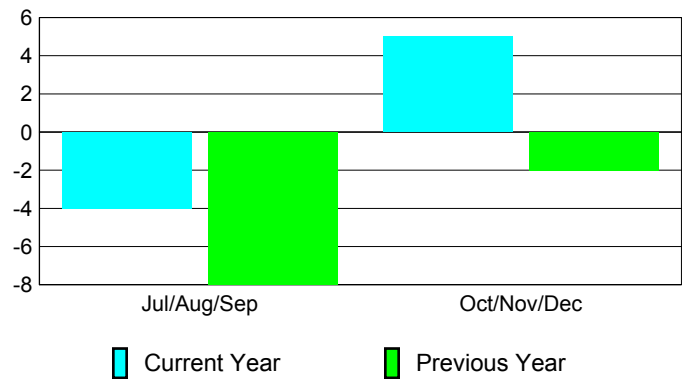

Comparison of Membership Gain/Loss

Current Year Compared to the Previous Year